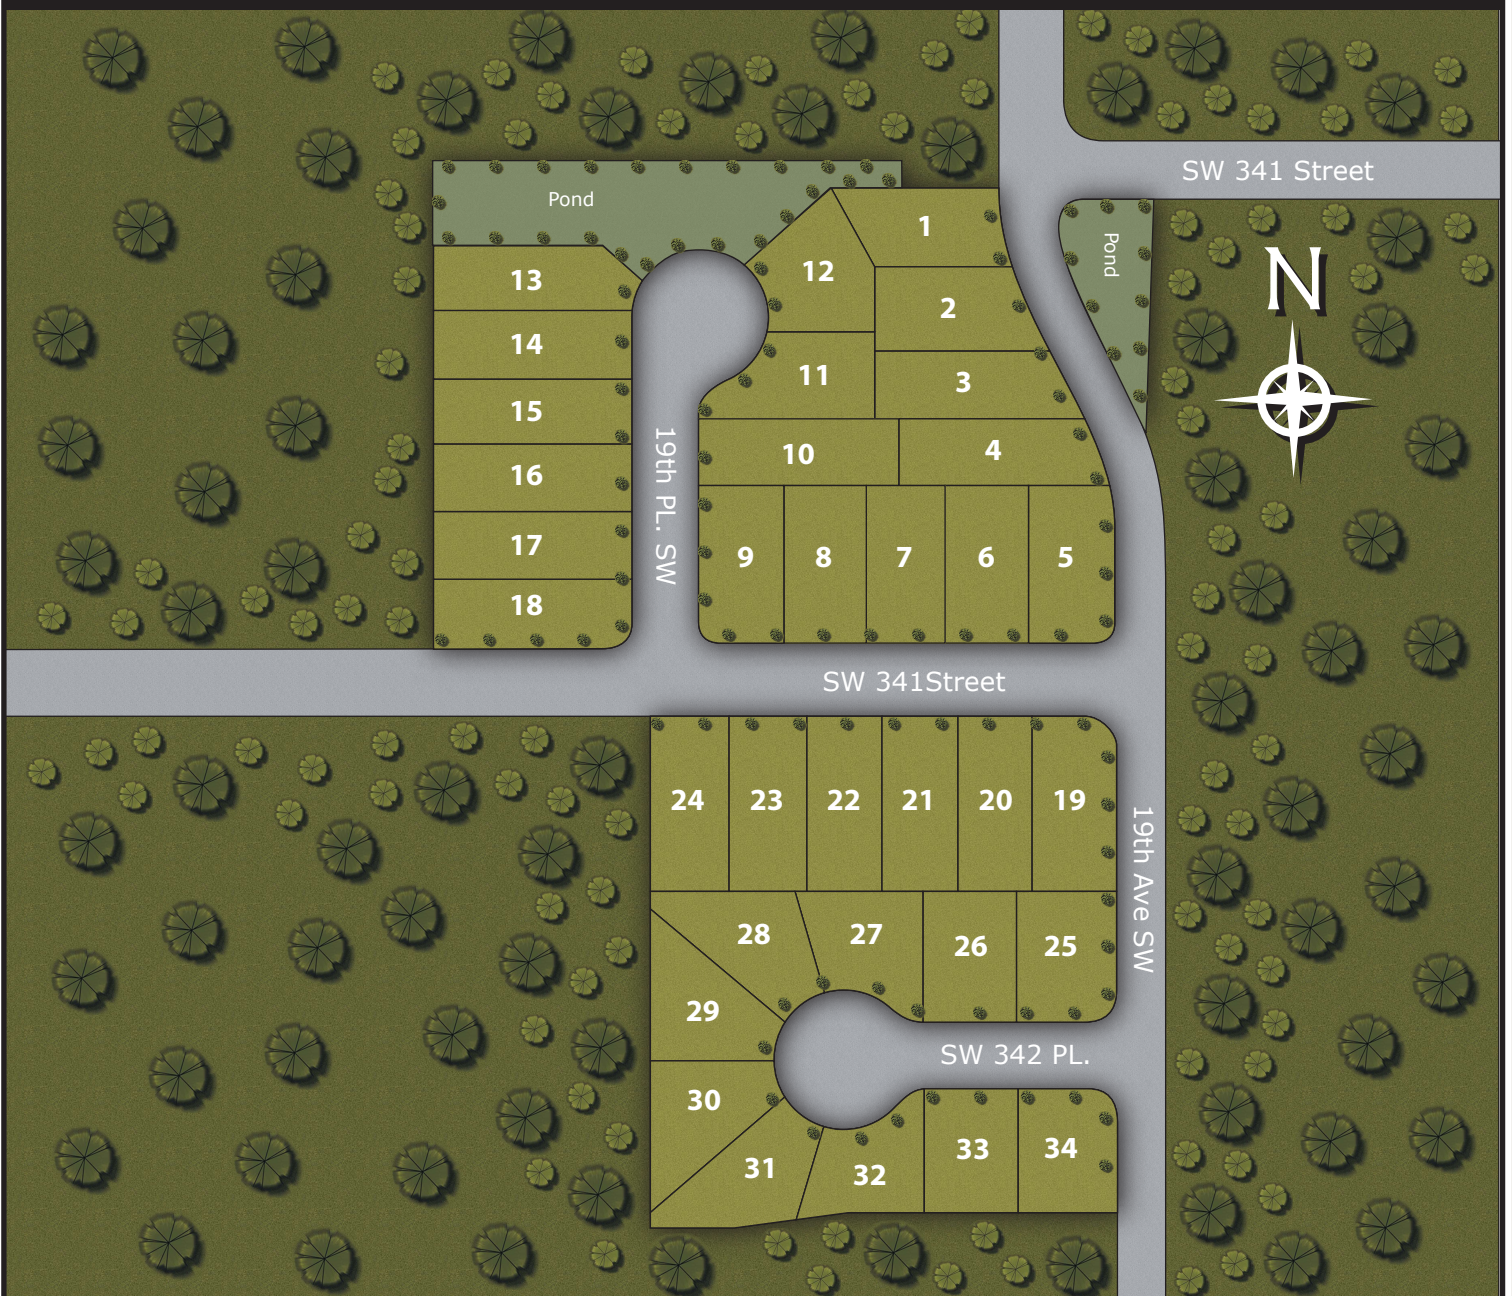

# SAGHALIE FIRS

Federal Way

**DIRECTIONS:** Southbound I-5 take Exit 142B (Hwy 18). Turn right on S 348th St. S 348th St becomes SW Campus Dr. Turn left of 19th Ave SW. After slight curves continue straight into Saghalie Firs.